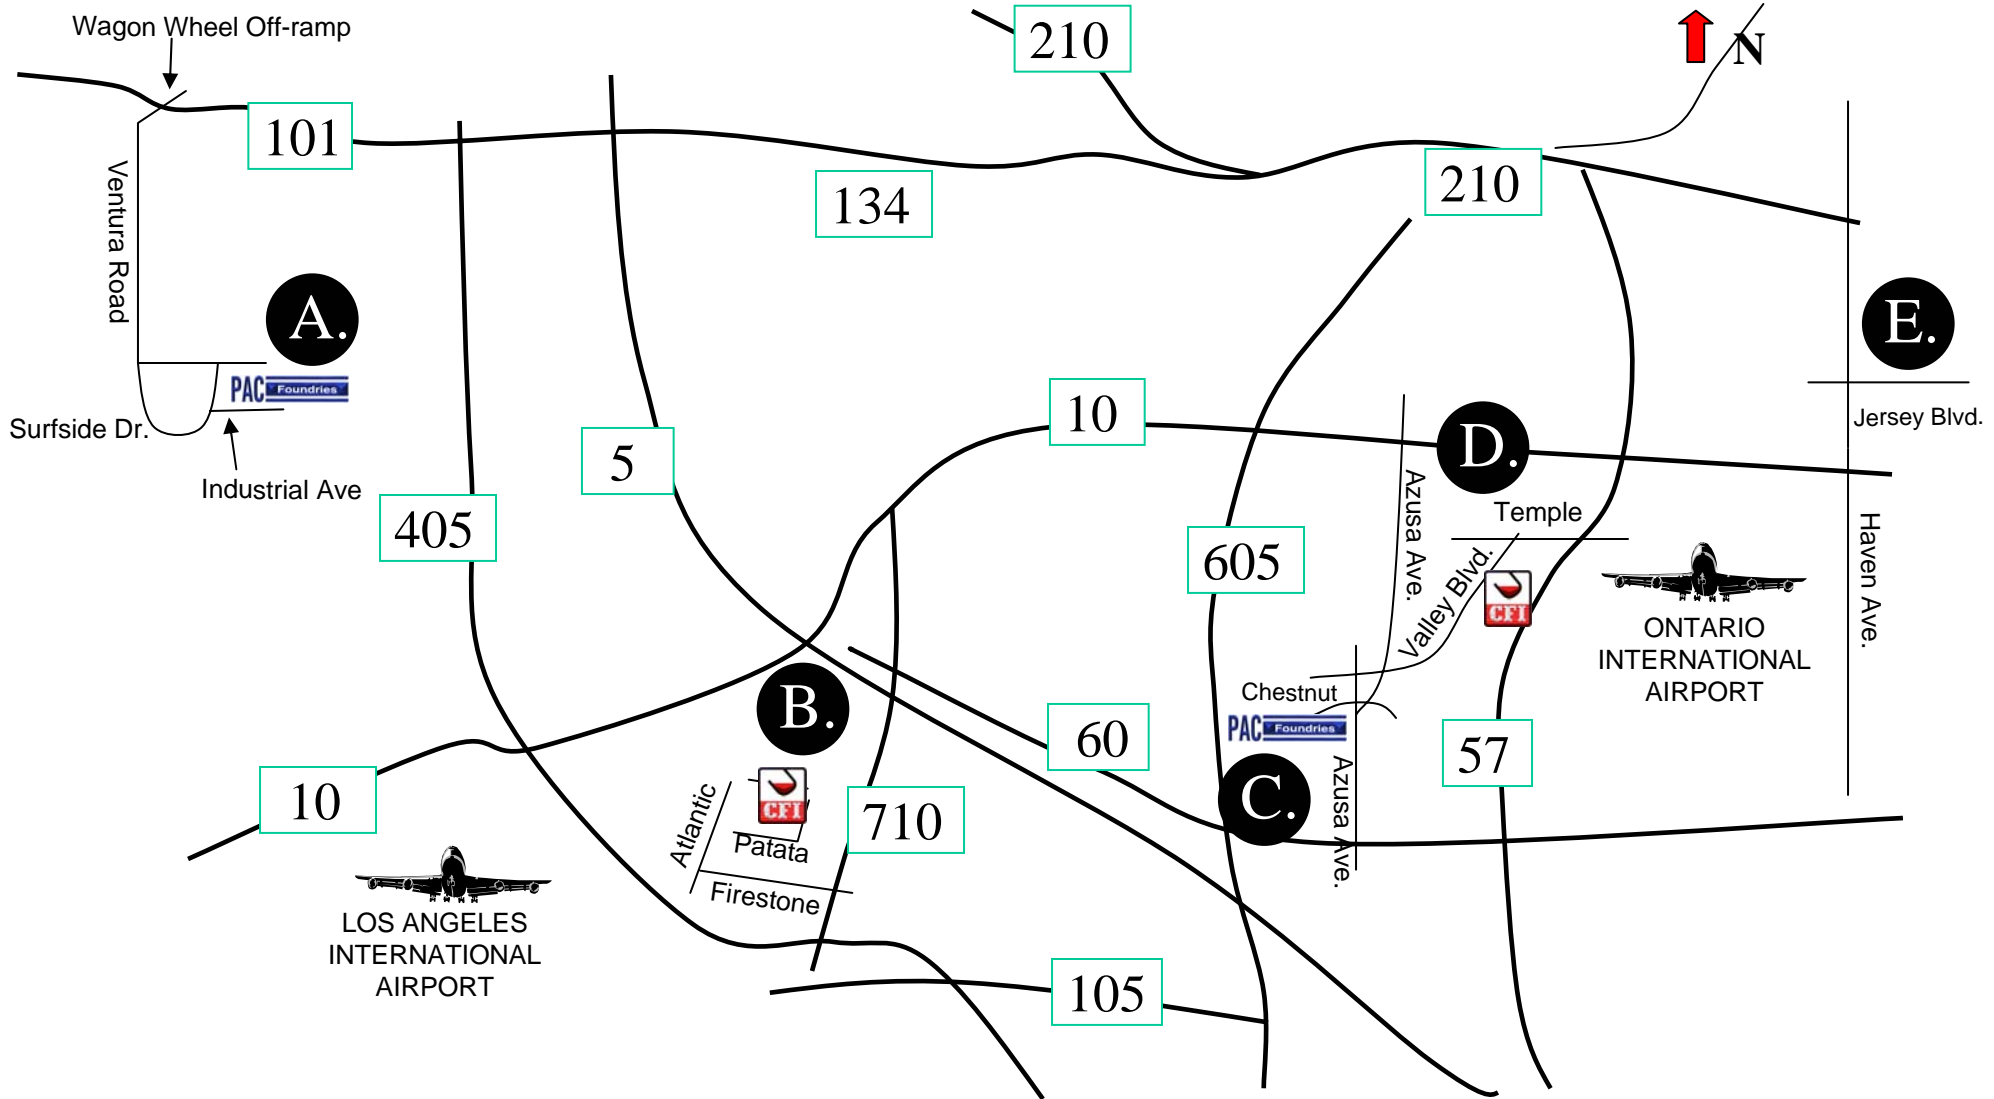

Consolidated-PAC Foundries: Map of Facilities

A.
 PAC-PORT HUENEME
 705 INDUSTRIAL AVE
 PORT HUENEME, CA 93041
 PHONE: (805) 488-6451
 FAX: (805) 488-4129

B.
 CFI-CUDAHY.
 8333 WILCOX AVE
 CUDAHY, CA 90201
 PHONE: (213) 773-2363
 FAX: (213) 562-3174

E.
 PAC-RANCHO
 11000 JERSEY BLVD.
 RANCHO CUCAMONGA, CA 91769-4835
 PHONE: (909) 595-2252
 FAX: (909) 594-2891